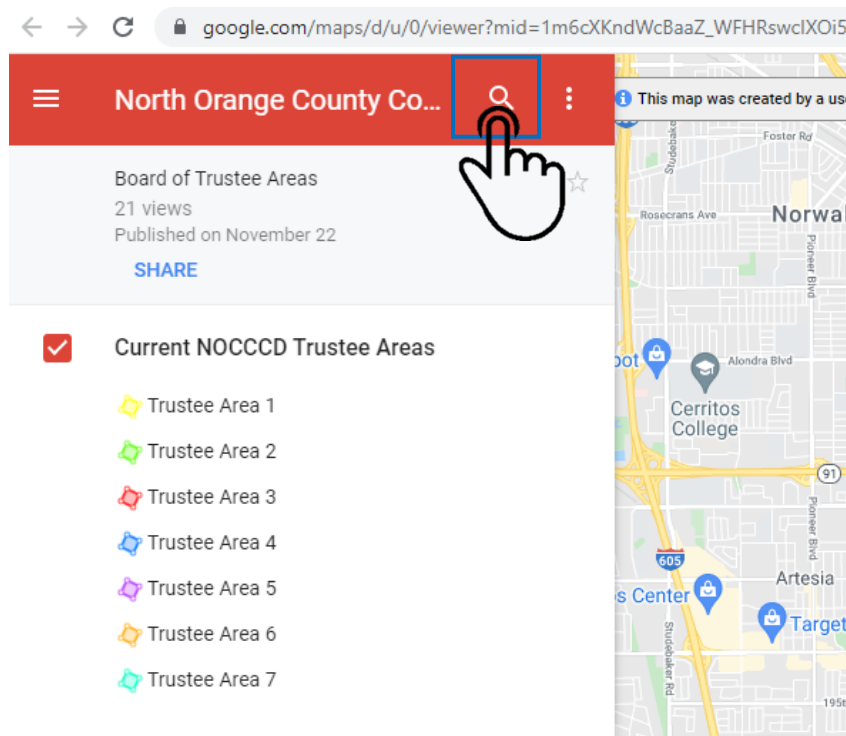

# Navigating the NOCCCD District Boundaries and Trustee Areas on Google Maps

**Step 1:** Click [here](#) to view the map. The map includes the exact boundaries of the District and its seven Trustee Areas. You can zoom in or out or click on an area to see which of the seven it is.

**Step 2:** To search an address, click on the “search” icon located in the upper right-hand corner of the map legend.

Step 3: Enter the address.

A red dot will indicate the exact location of the address within the Trustee Area and District boundaries.

To identify the given Trustee Area, click anywhere within the corresponding color. The Trustee Area will appear in the red text box to the left of the map.