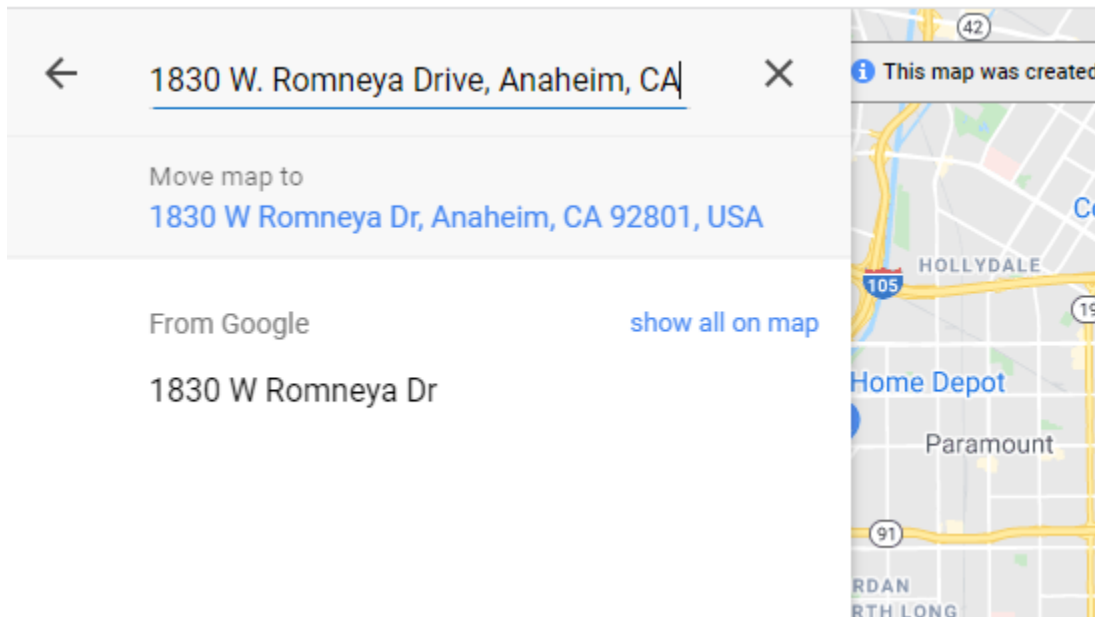

# Navigating the NOCCCD District Boundaries and Trustee Areas on Google Maps

**Step 1:** Click [here](#) to view the map. The map includes the exact boundaries of the District and its seven Trustee Areas. You can zoom in or out or click on an area to see which of the seven it is.

**Step 2:** To search an address, click on the “search” icon located in the upper right-hand corner of the map legend.

Step 3: Enter the address.

A red dot will indicate the exact location of the address within the Trustee Area and District boundaries.

To identify the given Trustee Area, click anywhere within the corresponding color. The Trustee Area will appear in the red text box to the left of the map.