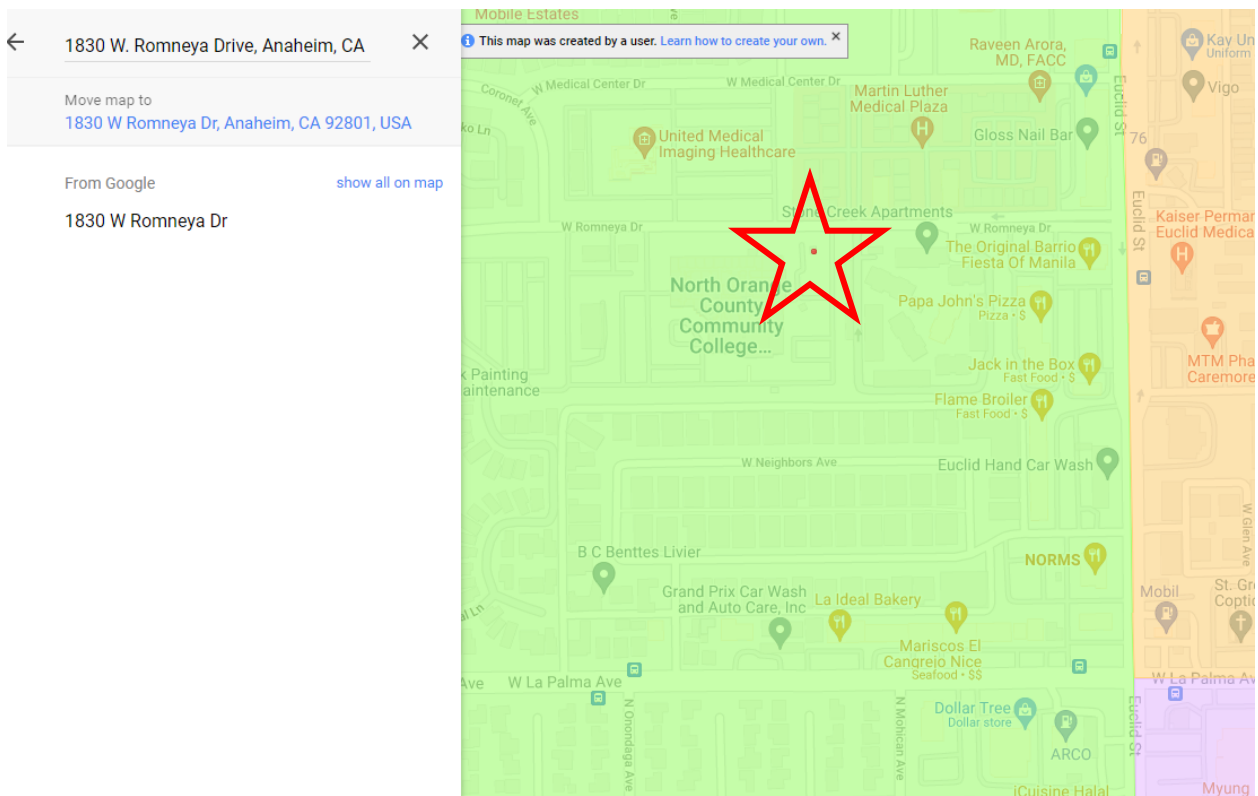

# Navigating the NOCCCD District Boundaries and Trustee Areas on Google Maps

**Step 1:** Click [here](#) to view the map. The map includes the exact boundaries of the District and its seven Trustee Areas. You can zoom in or out or click on an area to see which of the seven it is.

**Step 2:** To search an address, click on the “search” icon located in the upper right-hand corner of the map legend.

Step 3: Enter the address.

A red dot will indicate the exact location of the address within the Trustee Area and District boundaries.

To identify the given Trustee Area, click anywhere within the corresponding color. The Trustee Area will appear in the red text box to the left of the map.