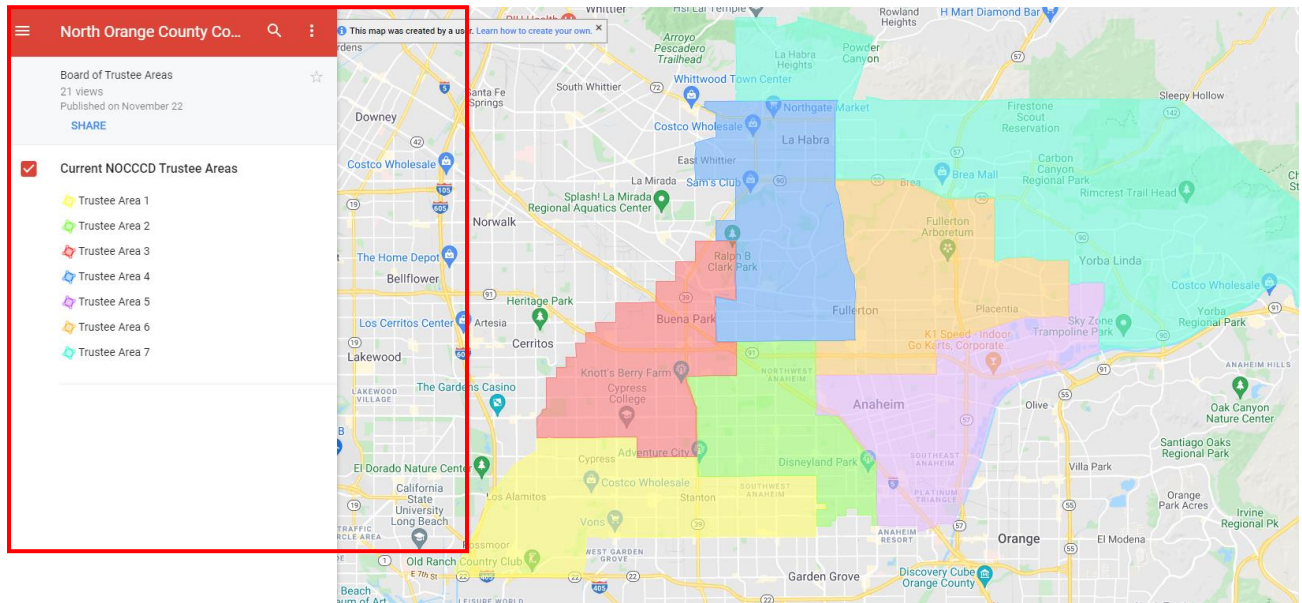

# Navigating the NOCCCD District Boundaries and Trustee Areas on Google Maps

**Step 1:** Click [here](#) to view the map. The map includes the exact boundaries of the District and its seven Trustee Areas. You can zoom in or out or click on an area to see which of the seven it is.

**Step 2:** To search an address, click on the “search” icon located in the upper right-hand corner of the map legend.

Step 3: Enter the address.

A red dot will indicate the exact location of the address within the Trustee Area and District boundaries.

To identify the given Trustee Area, click anywhere within the corresponding color. The Trustee Area will appear in the red text box to the left of the map.