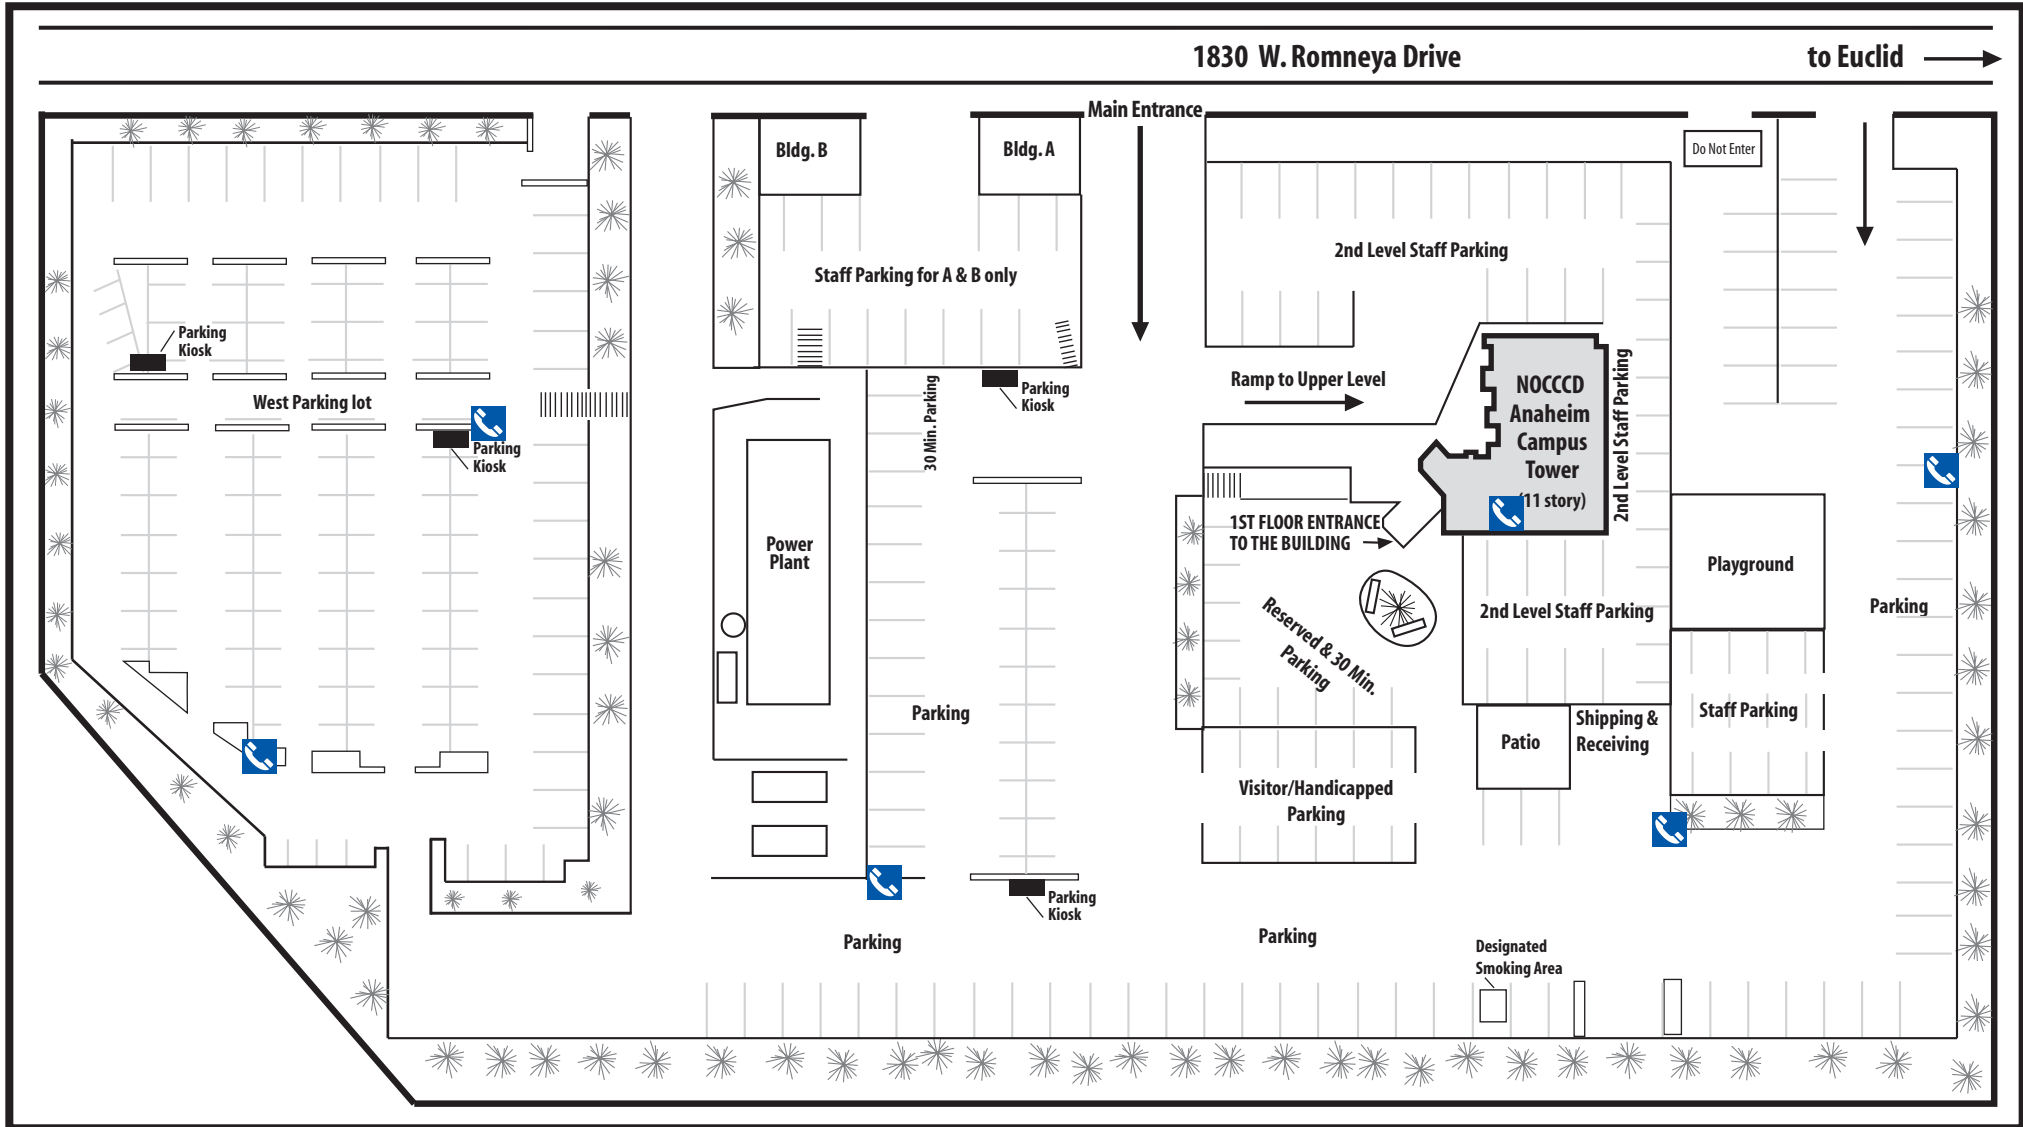

# NOCCCD - SCE Anaheim Campus Code Blue Locations

 – Code Blue Phone